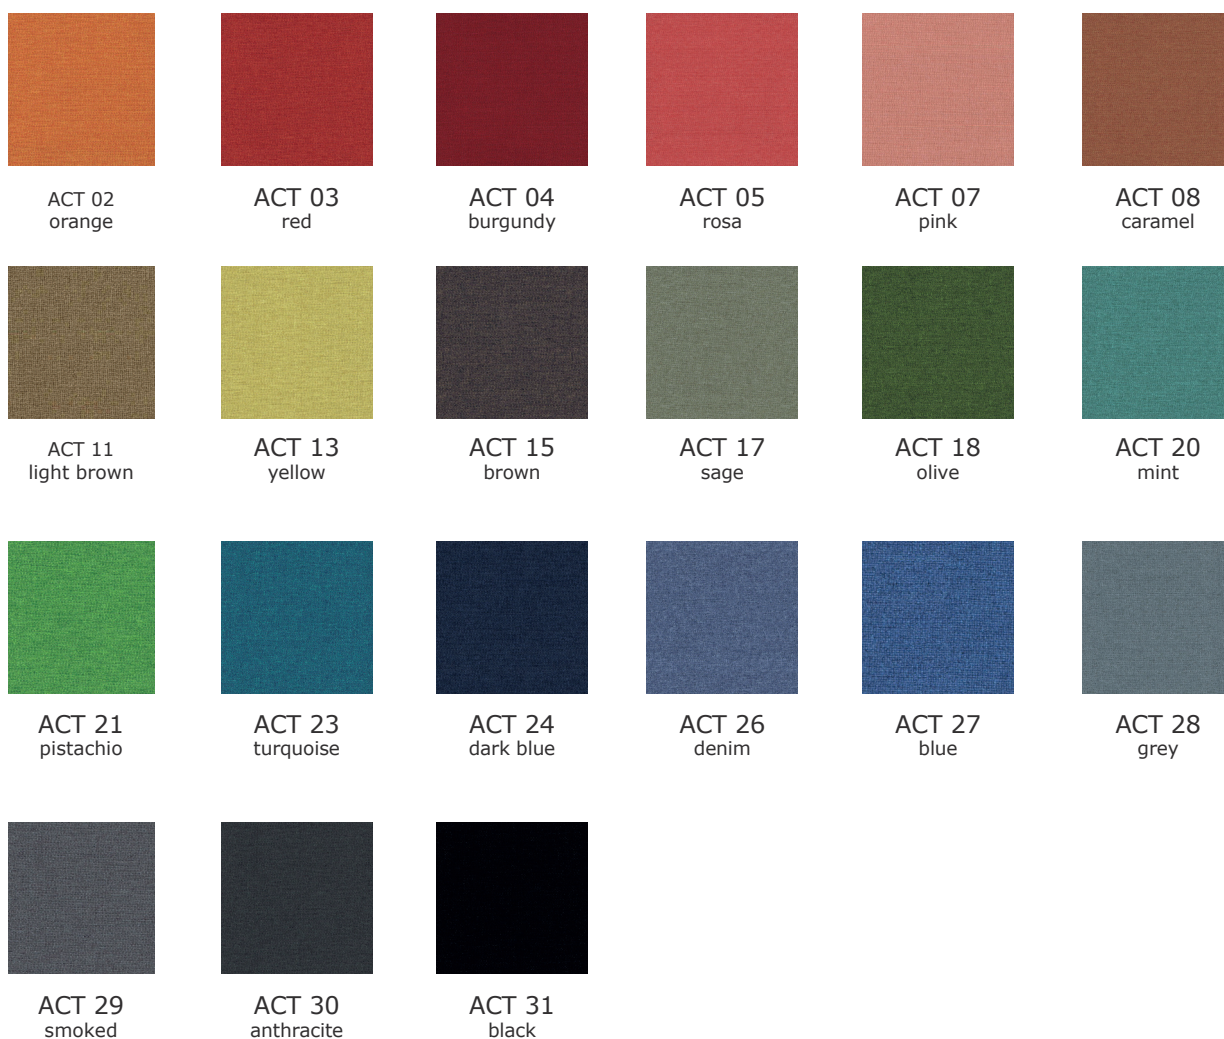

Color Options

---

artificial leather

---

aspect