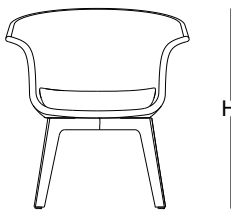

Size Chart

---

guest chair

4 star aluminum

W:63 L:72 H:80

---

armchair

solid wood

W:63 L:72 H:76