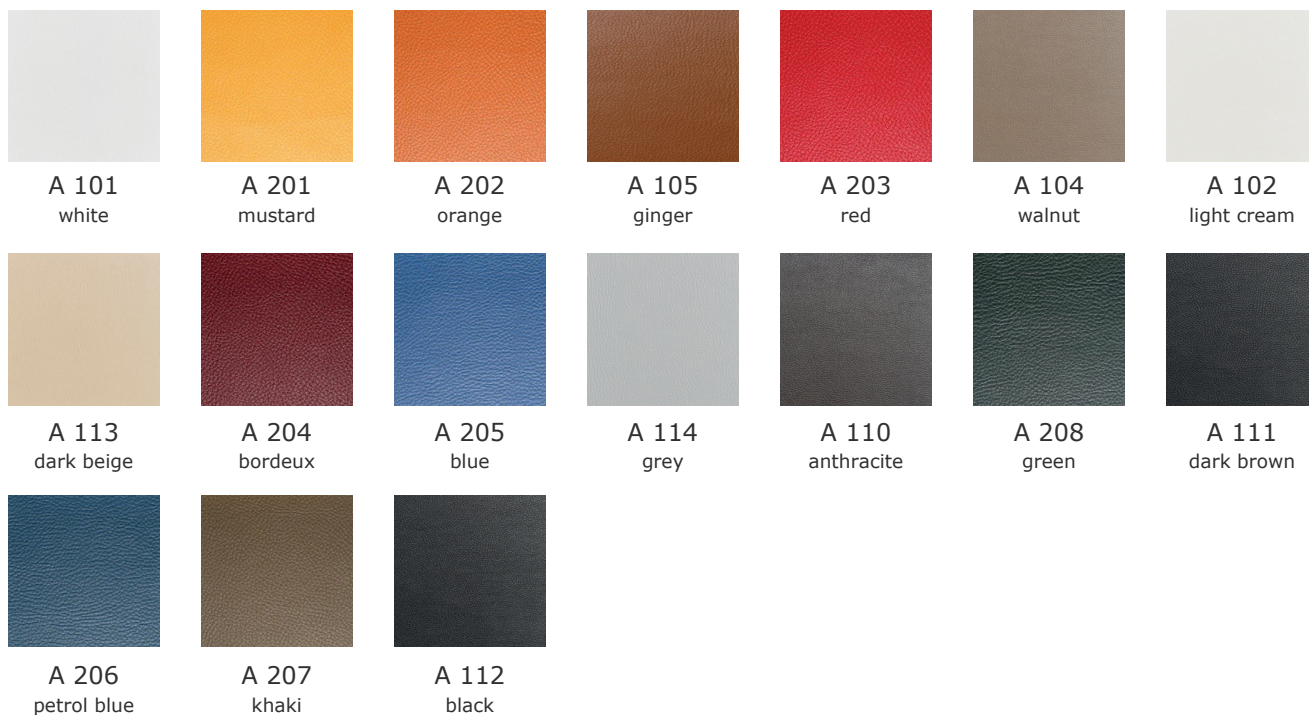

Color Options

---

artificial leather