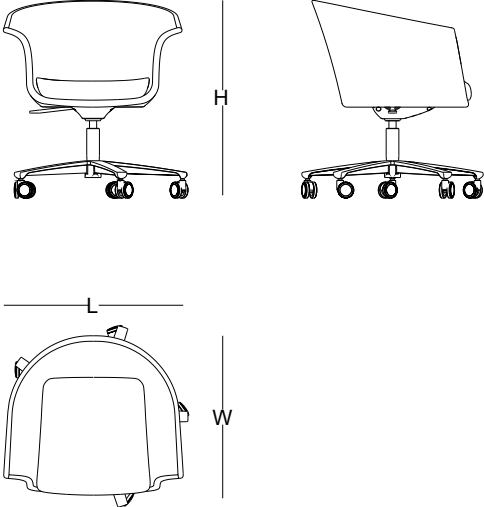

Size Chart

meeting / task chair

aluminum

W:63 L:72 H:74